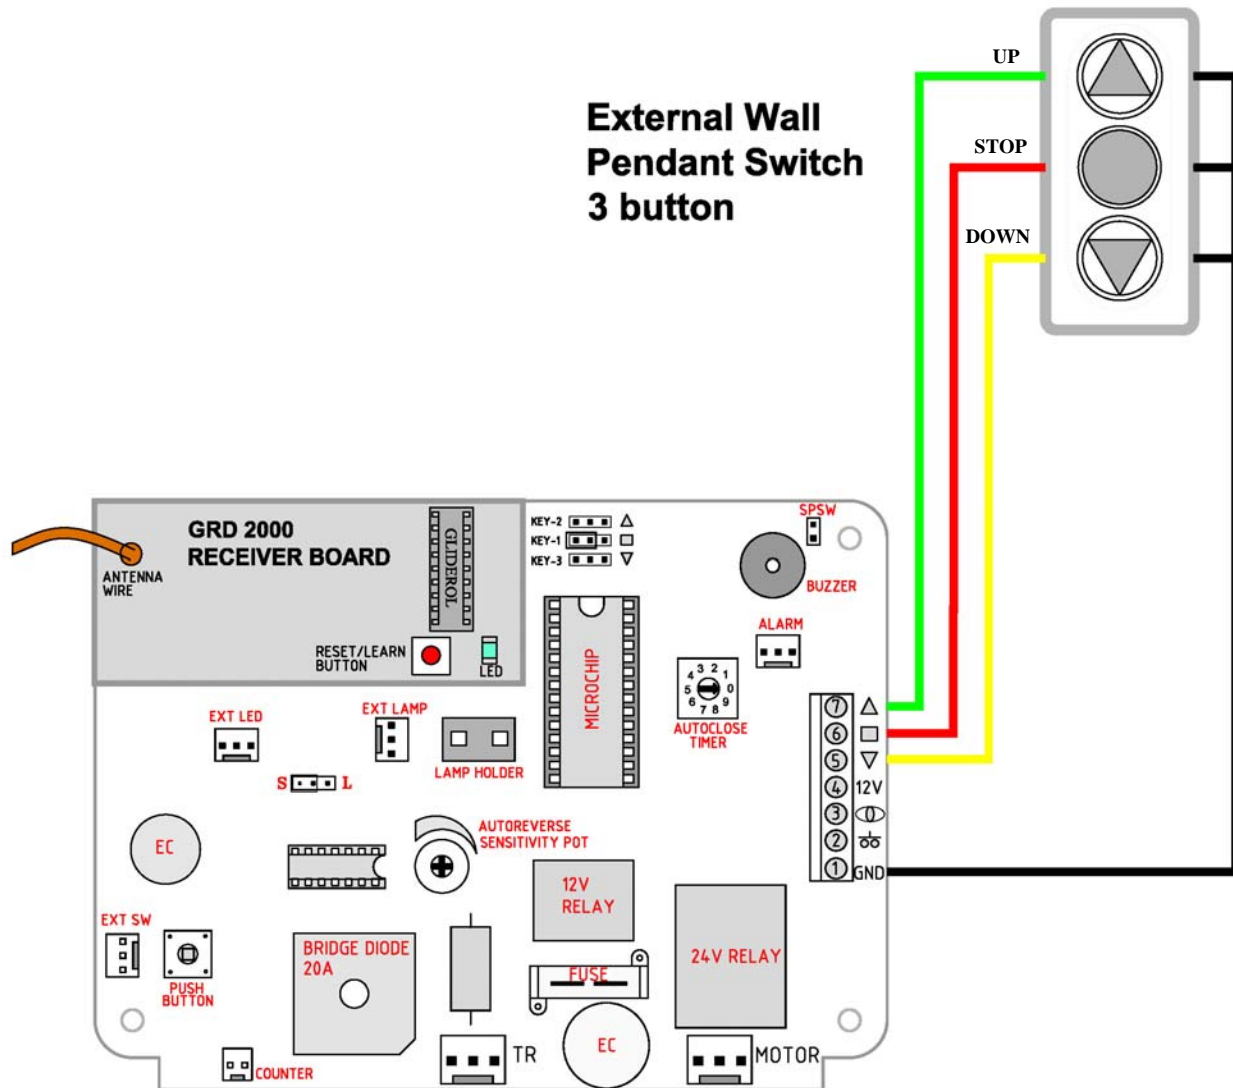

Title: GRD2000- External Pendant Switch 3 Button Wiring

GRD 2000 BOARD: External Pendant Switch 3 Button Wiring

CAUTION: Check the type of board and variations in location of connections (terminals) before connecting.